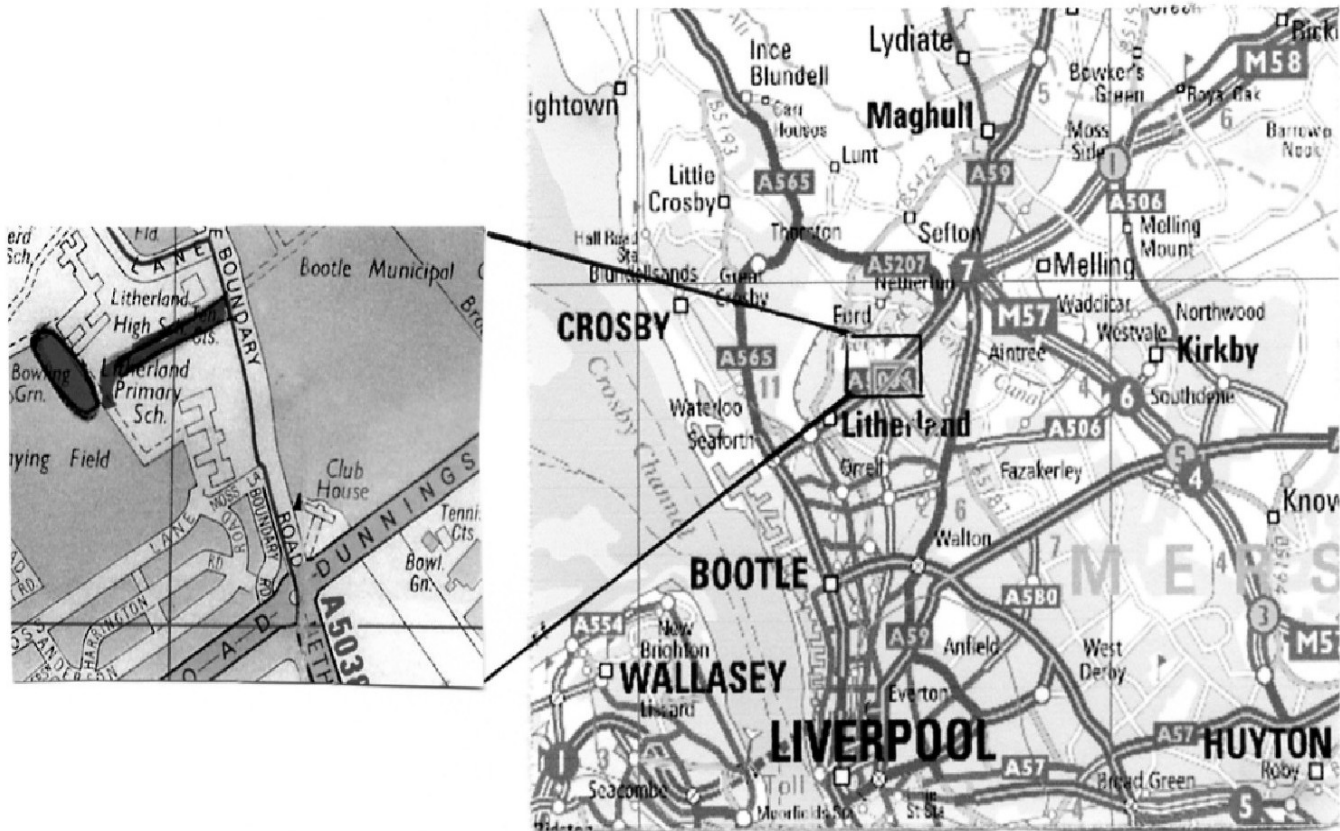

Directions to Litherland Sports Park

From motorways Continue to Switch Island, the junction at the end of the M58 / M57
Take the A5036 sign posted to Bootle and the Docks.
This is Dunning's Bridge Rd.
At the 4th set of traffic lights, just past Bootle Golf Course on your right, turn right into Boundary Rd and look for the access road to Litherland Sports Park on your left.
There is parking for coaches on this access road.

From Liverpool Head north on the A565 Southport Road. At Seaforth, take inside lane to avoid flyover and turn right at roundabout sign posted for the motorways (A5036) At Dunning's Bridge Rd turn left onto Boundary Rd and look for the access road to Litherland Sports Park on your left.