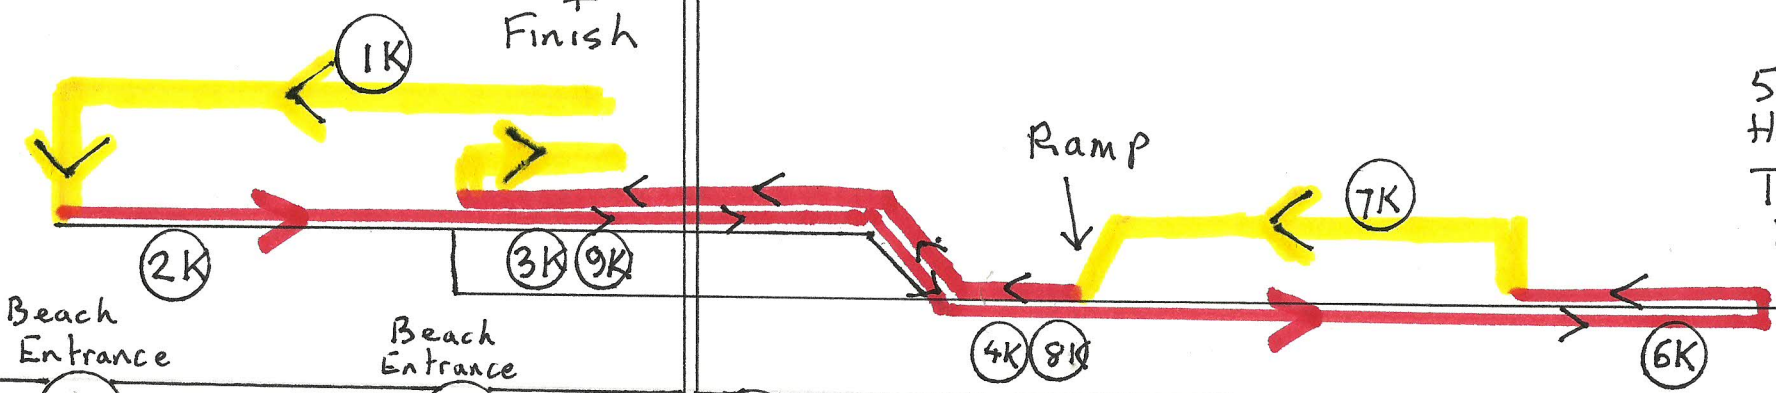

PIER

Level with
Vue sign
50m from Pier
Start
+
Finish

515m after
Hesketh Rd
Turning
Point

Beach Entrance

Beach Entrance

Ramp

Marine Drive

Weld Road

Marine Parade

Fairway

Municipal Golf

Hesketh Road

1K

2K

3K

9K